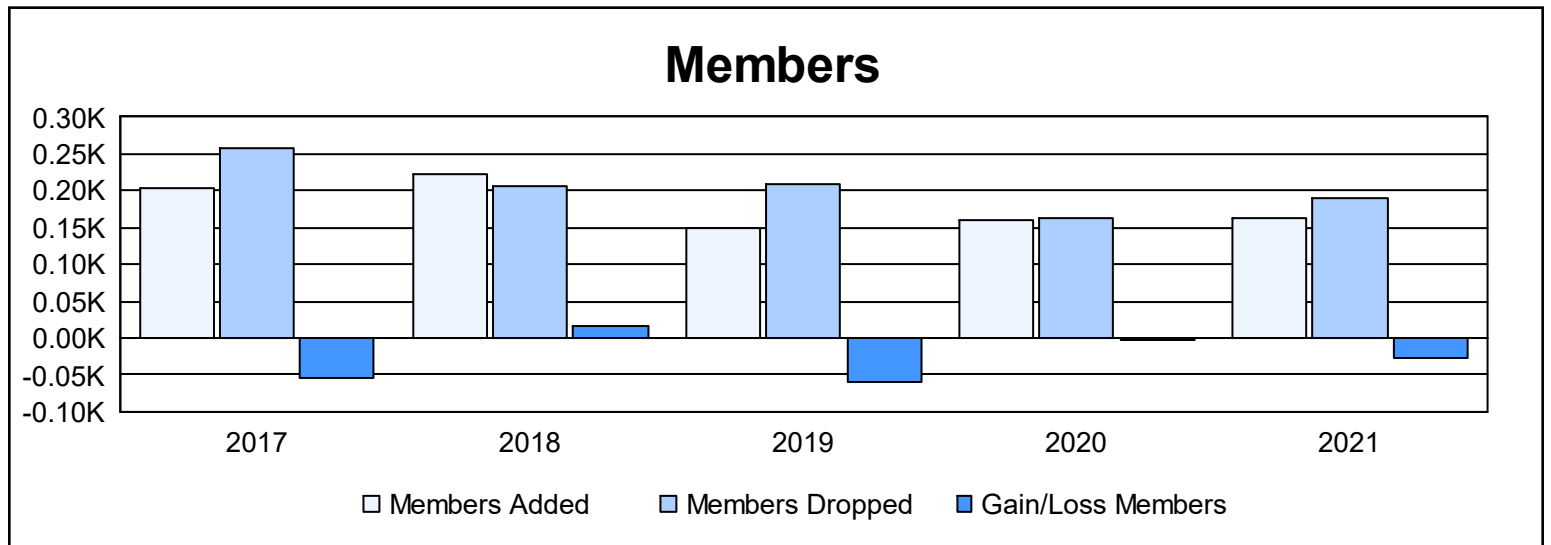

Year	New Clubs	Dropped Clubs	Gain/ Loss Clubs	New Members	Charter Members	Reinstate Members	Transfer Members	Total Member Added	Total Members Dropped	Gain/ Loss Members
2016-2017	0	1	-1	158	19	6	21	204	257	-53
2017-2018	0	0	0	198	2	4	18	222	206	16
2018-2019	0	0	0	119	5	5	21	150	210	-60
2019-2020	0	0	0	122	6	4	28	160	164	-4
2020-2021	1	0	1	123	18	4	19	164	191	-27
<b>Average</b>	<b>0</b>	<b>0</b>	<b>0</b>	<b>144</b>	<b>10</b>	<b>5</b>	<b>21</b>	<b>180</b>	<b>206</b>	<b>-26</b>

### Membership Composition June 2021 Cumulative