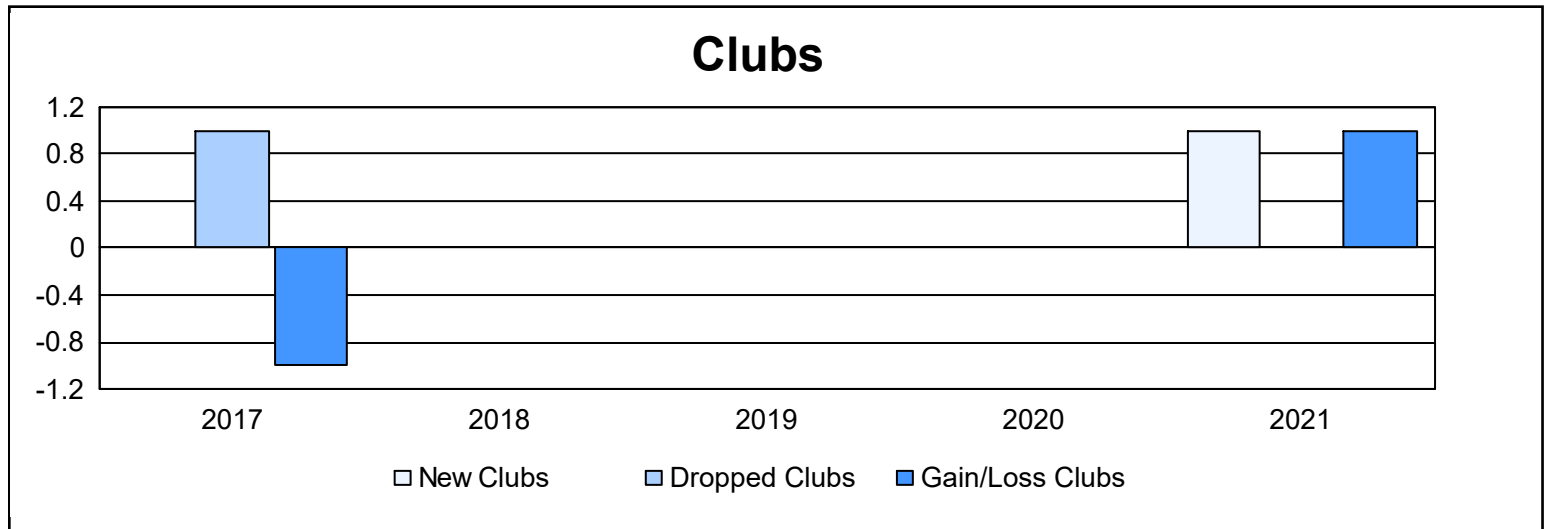

Year	New Clubs	Dropped Clubs	Gain/ Loss Clubs	New Members	Charter Members	Reinstate Members	Transfer Members	Total Member Added	Total Members Dropped	Gain/ Loss Members
2016-2017	0	1	-1	158	19	6	21	204	257	-53
2017-2018	0	0	0	198	2	4	18	222	206	16
2018-2019	0	0	0	119	5	5	21	150	210	-60
2019-2020	0	0	0	122	6	4	28	160	164	-4
2020-2021	1	0	1	123	18	4	19	164	191	-27
<b>Average</b>	<b>0</b>	<b>0</b>	<b>0</b>	<b>144</b>	<b>10</b>	<b>5</b>	<b>21</b>	<b>180</b>	<b>206</b>	<b>-26</b>

### Membership Composition June 2021 Cumulative